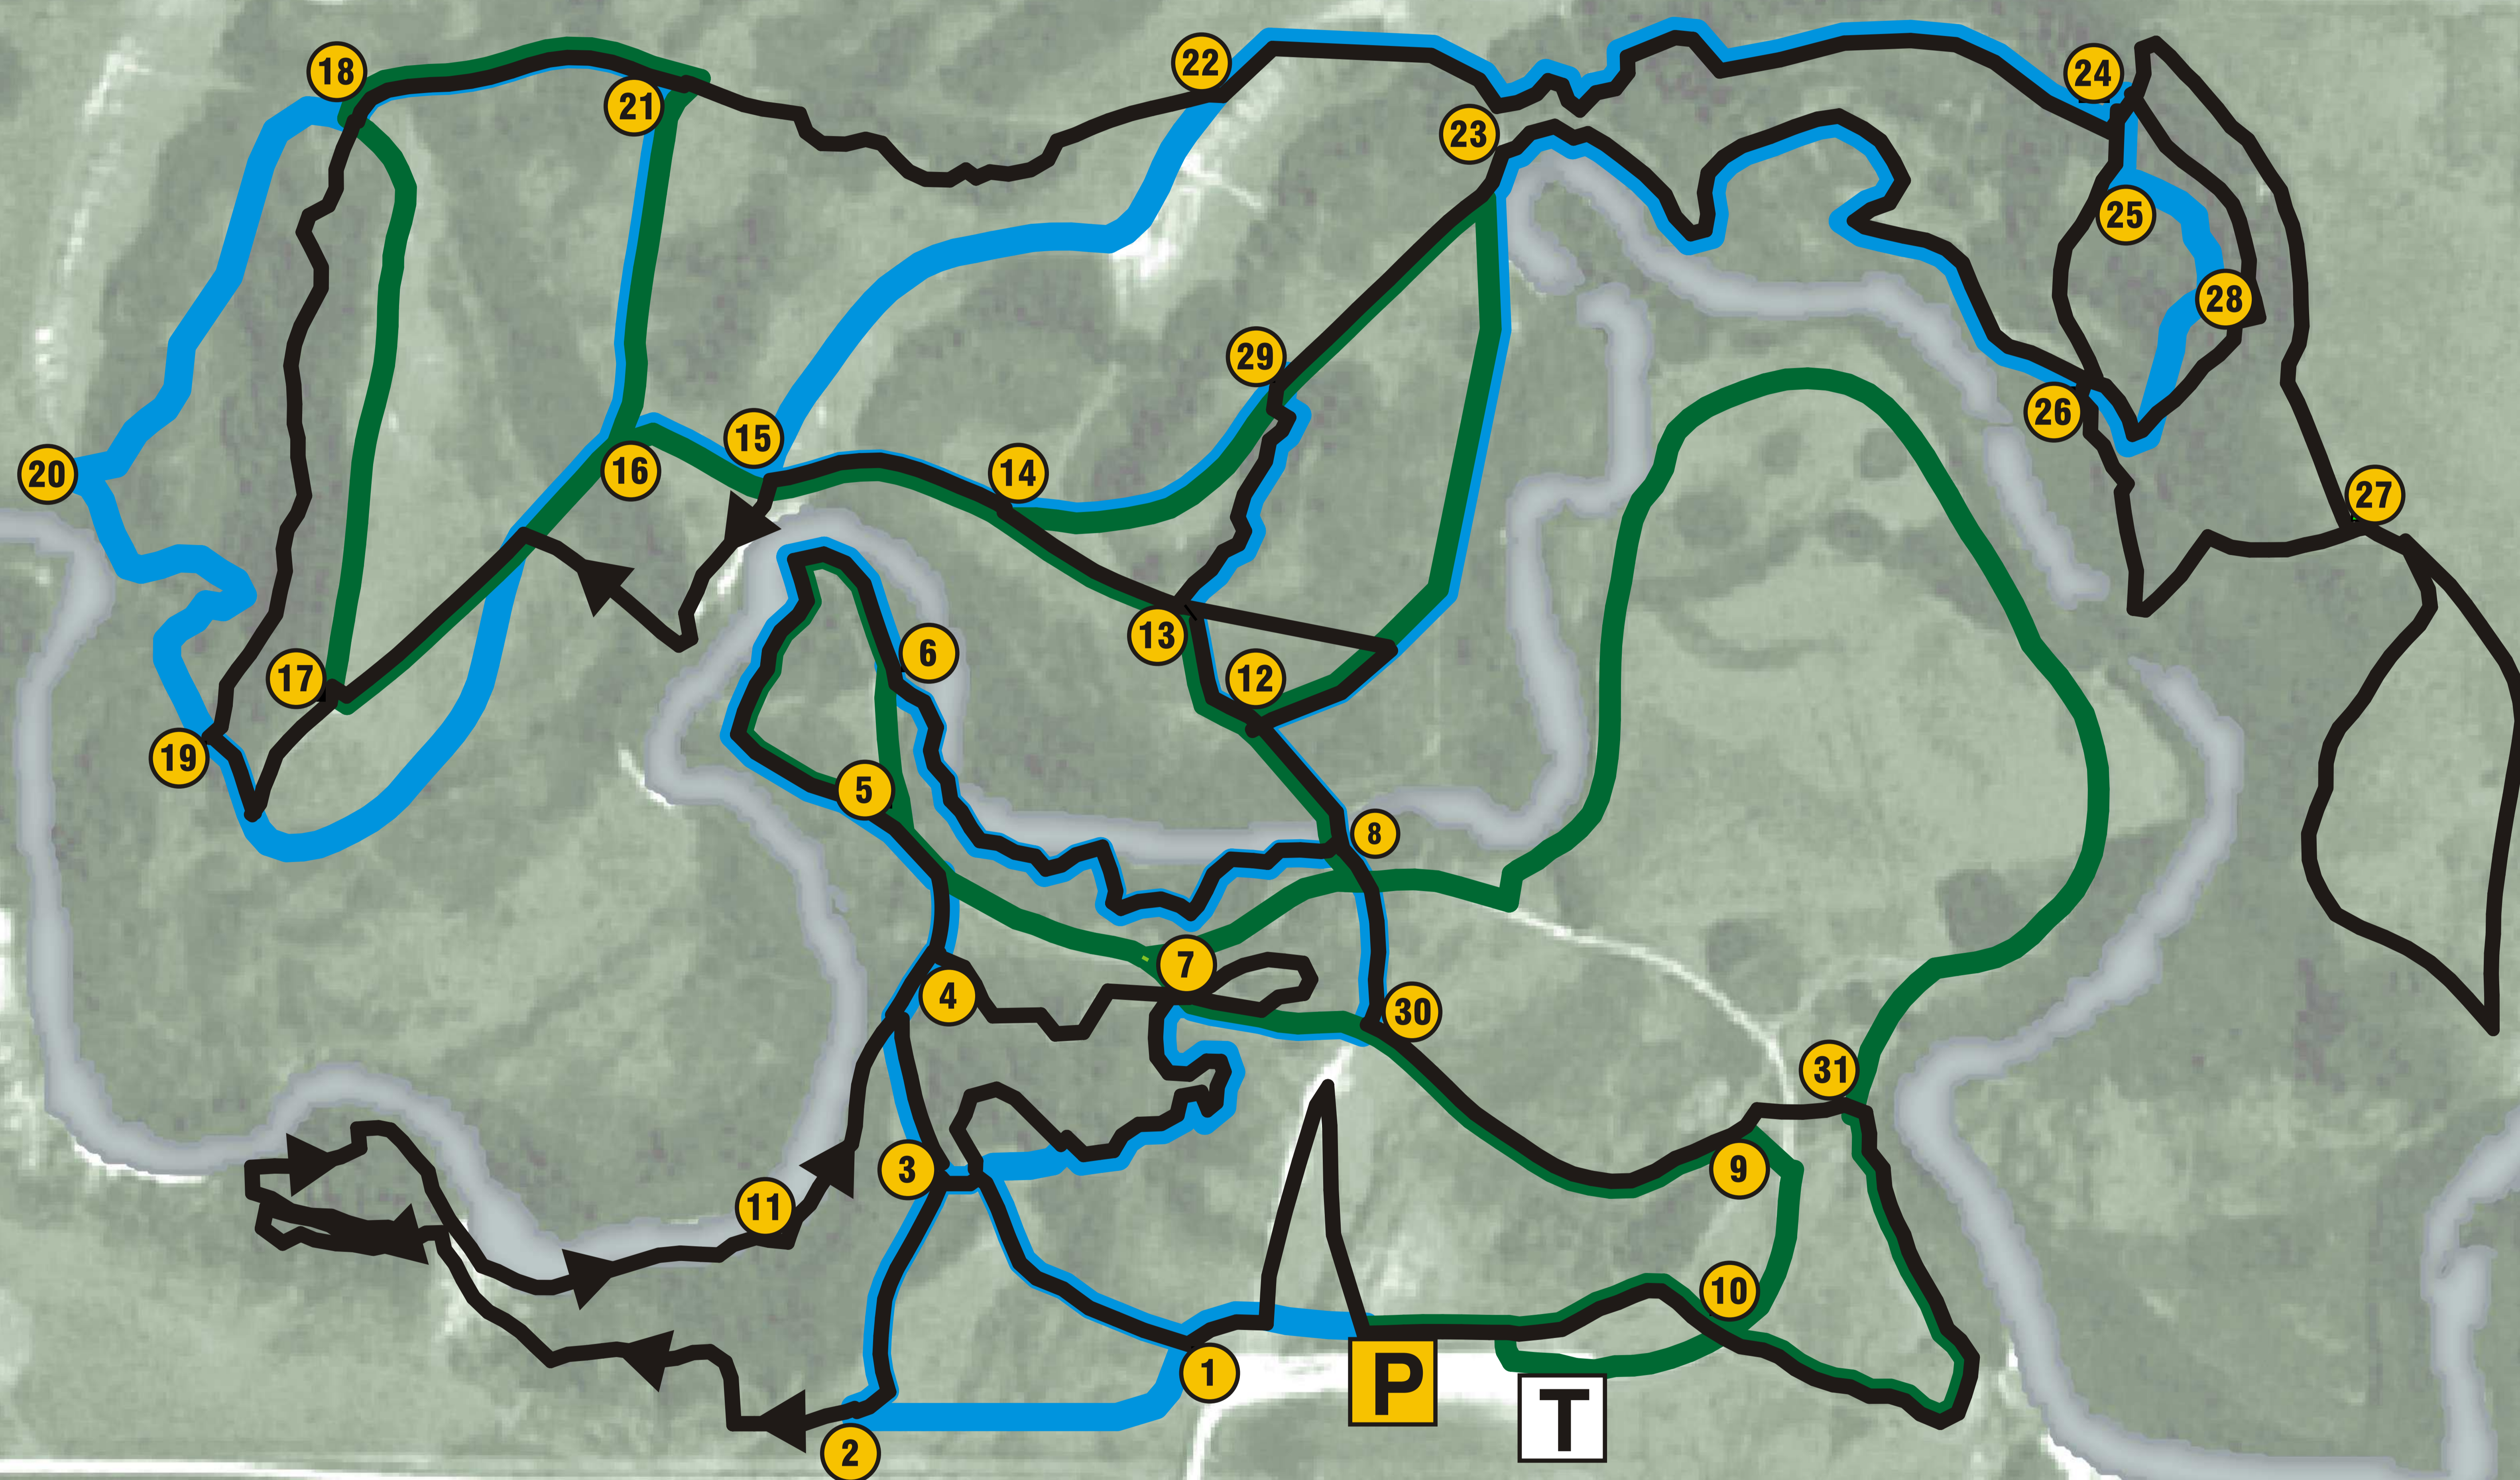

WASCANA VALLEY NATURAL AREA Recreation Site Trails

LEGEND

- GREEN ...Creekside Loop.....Novice
- BLUEScreaming Mosquito...Intermediate
- BLACK....Disc-O-Tech.....Advanced
- P Parking
- T Washroom
- 1 Junction

www.saskparks.net